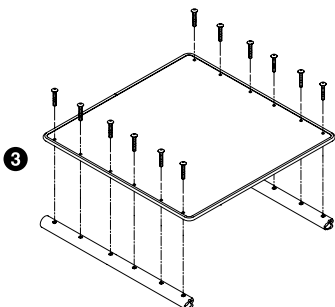

Additional Seat Upholstery Options Not Shown

SUP5 Aluminum Solid Seat